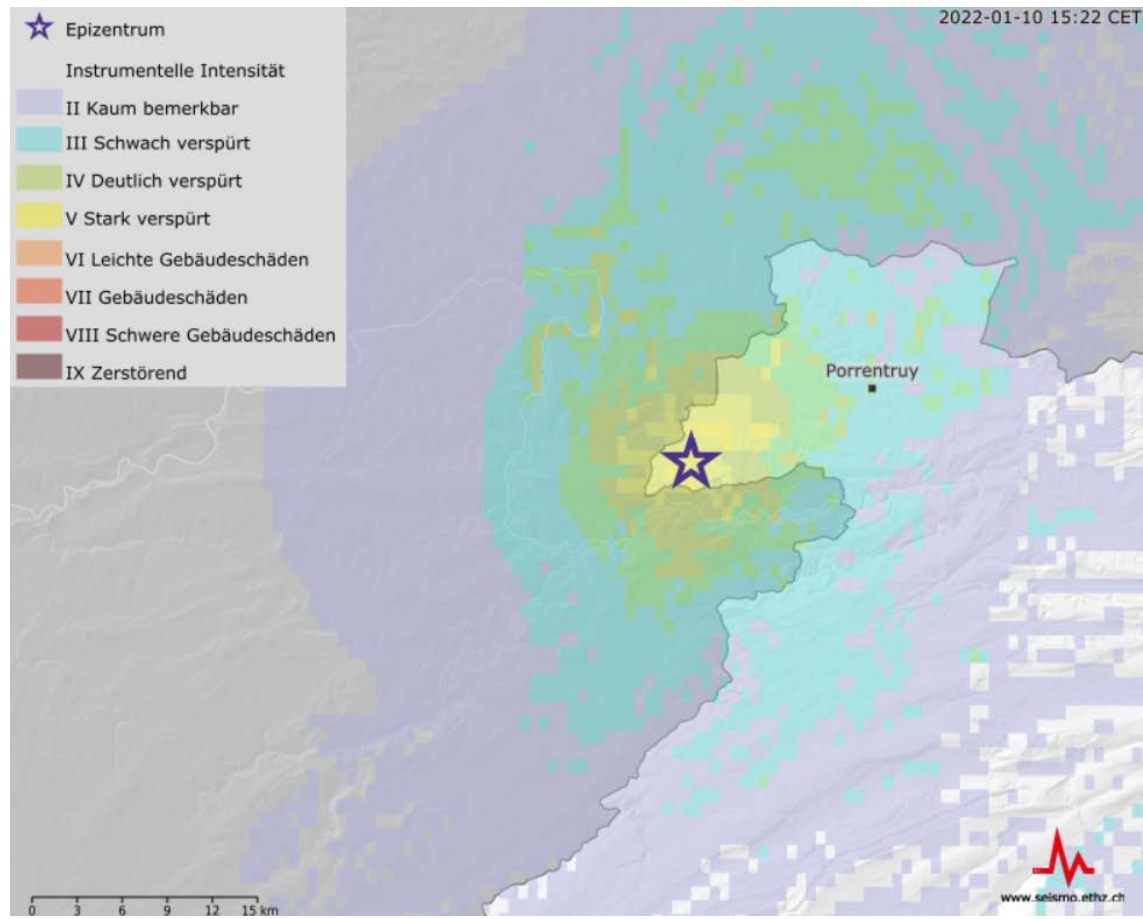

Earthquake in Porrentruy (JU), Switzerland M4.1, 25.12.2021 00:59 (UTC)

Earthquake in Porrentruy (JU), Switzerland M4.1, 25.12.2021 00:59 (UTC)

Rawdata, no filter

HLS South

HLS North

Seismometer
parallel to gallery

Earthquake in Porrentruy (JU), Switzerland M4.1, 25.12.2021 00:59 (UTC)

Rawdata, no filter

HLS South

HLS North

Seismometer
parallel to gallery