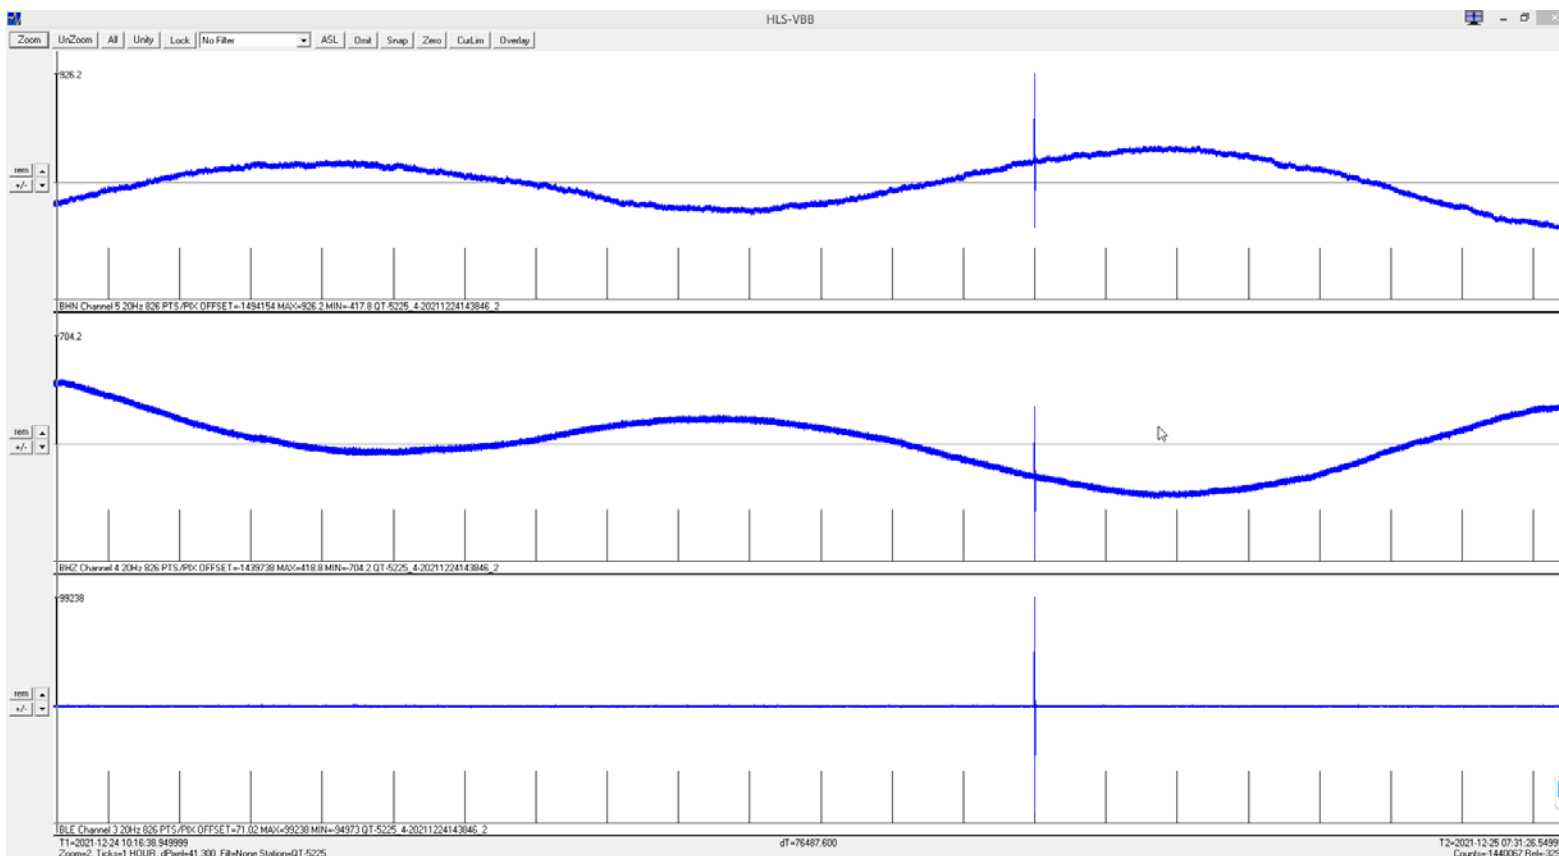

Earthquake in Porrentruy (JU), Switzerland M4.1, 25.12.2021 00:59 (UTC)

Earthquake in Porrentruy (JU), Switzerland M4.1, 25.12.2021 00:59 (UTC)

Rawdata, no filter

HLS South

HLS North

Seismometer
parallel to gallery

Earthquake in Porrentruy (JU), Switzerland M4.1, 25.12.2021 00:59 (UTC)

Rawdata, no filter

HLS South

HLS North

Seismometer
parallel to gallery