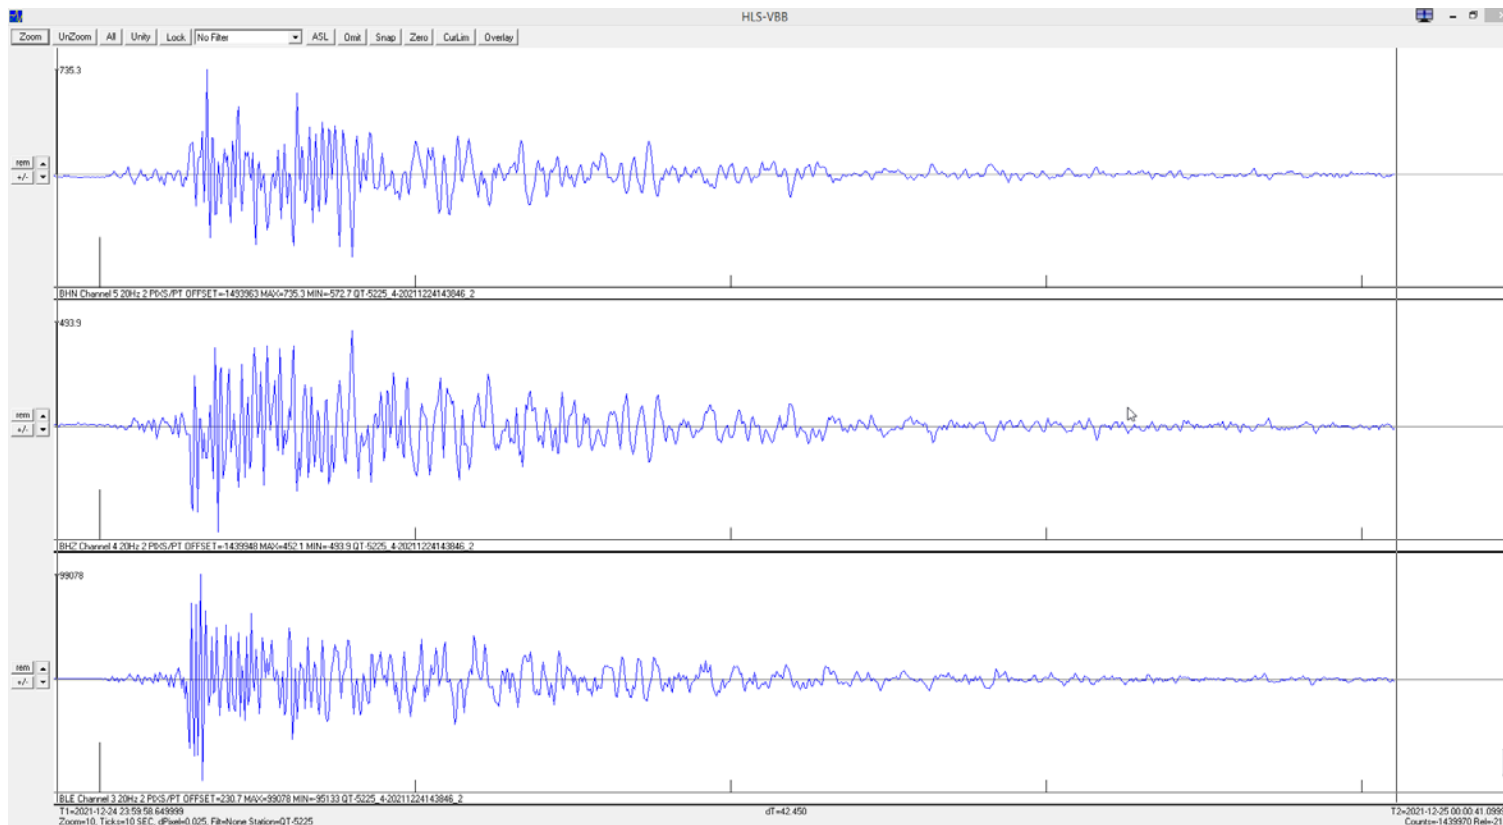

Earthquake in Porrentruy (JU), Switzerland M4.1, 25.12.2021 00:59 (UTC)

Earthquake in Porrentruy (JU), Switzerland M4.1, 25.12.2021 00:59 (UTC)

Rawdata, no filter

HLS South

HLS North

Seismometer
parallel to gallery

Earthquake in Porrentruy (JU), Switzerland M4.1, 25.12.2021 00:59 (UTC)

Rawdata, no filter

HLS South

HLS North

Seismometer
parallel to gallery